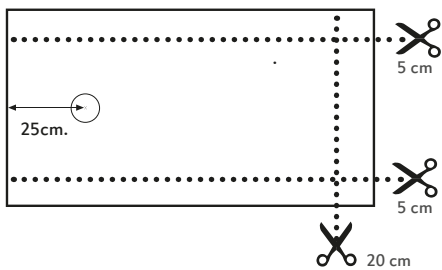

FOCUS Beton

$L \leq 120\text{cm}$